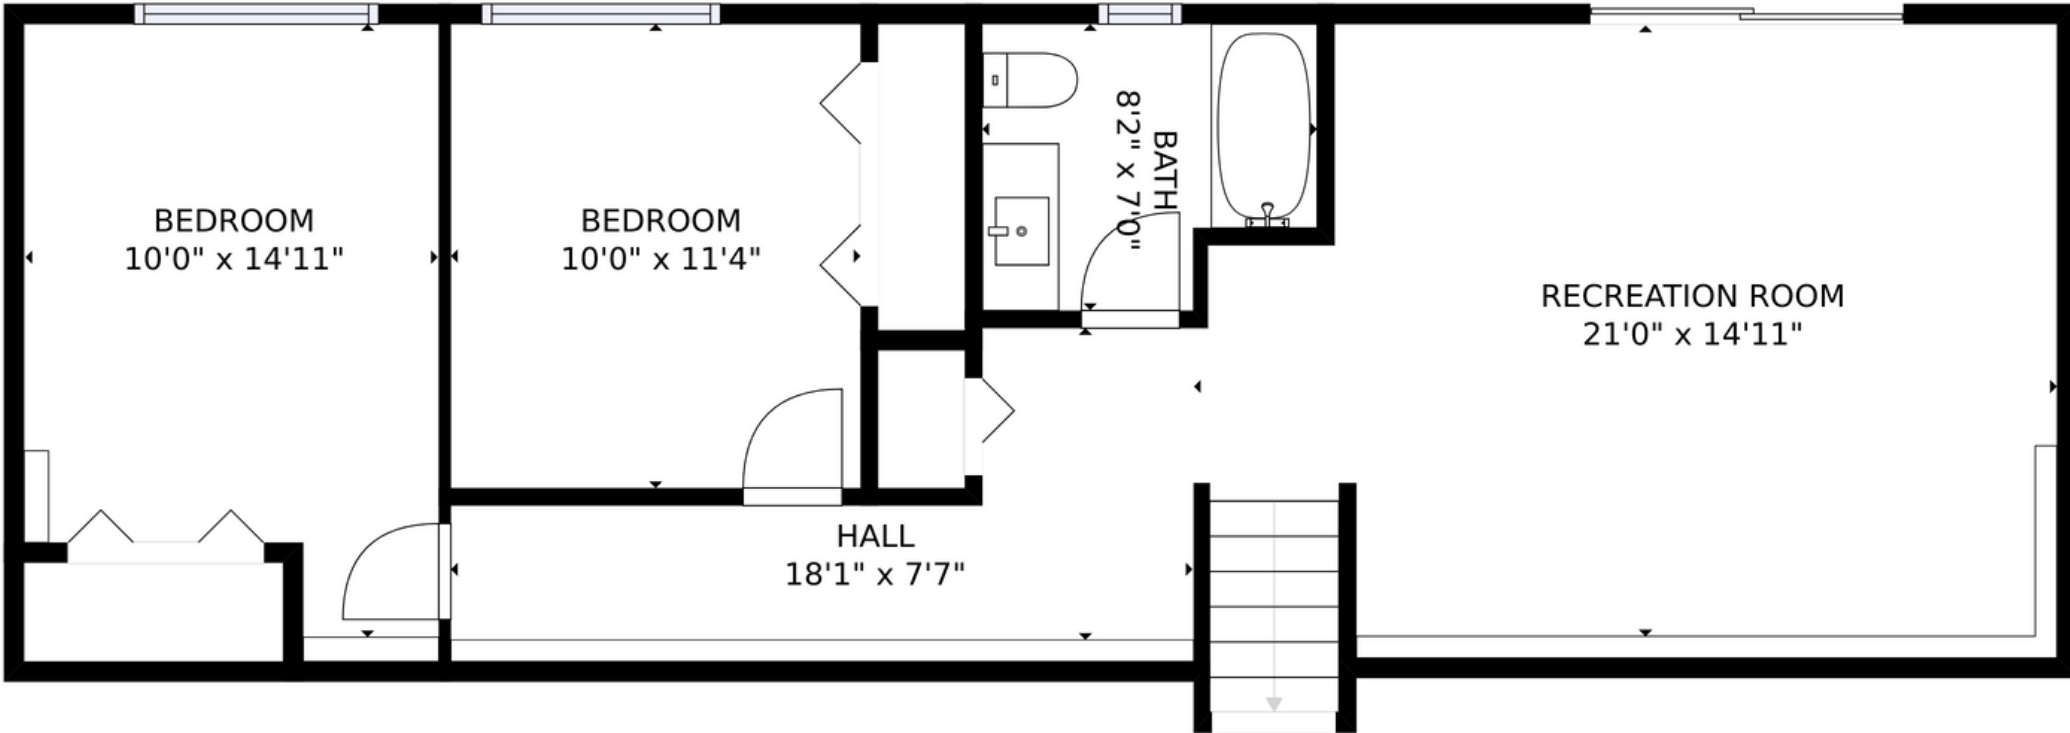

# Downstairs

GROSS INTERNAL AREA  
FLOOR 1: 771 sq. ft, FLOOR 2: 1677 sq. ft  
TOTAL: 2448 sq. ft

SIZES AND DIMENSIONS ARE APPROXIMATE, ACTUAL MAY VARY.

NextHome®

NORTHWEST LIVING

# Main Level

GROSS INTERNAL AREA  
 FLOOR 1: 771 sq. ft, FLOOR 2: 1677 sq. ft  
 TOTAL: 2448 sq. ft

SIZES AND DIMENSIONS ARE APPROXIMATE, ACTUAL MAY VARY.