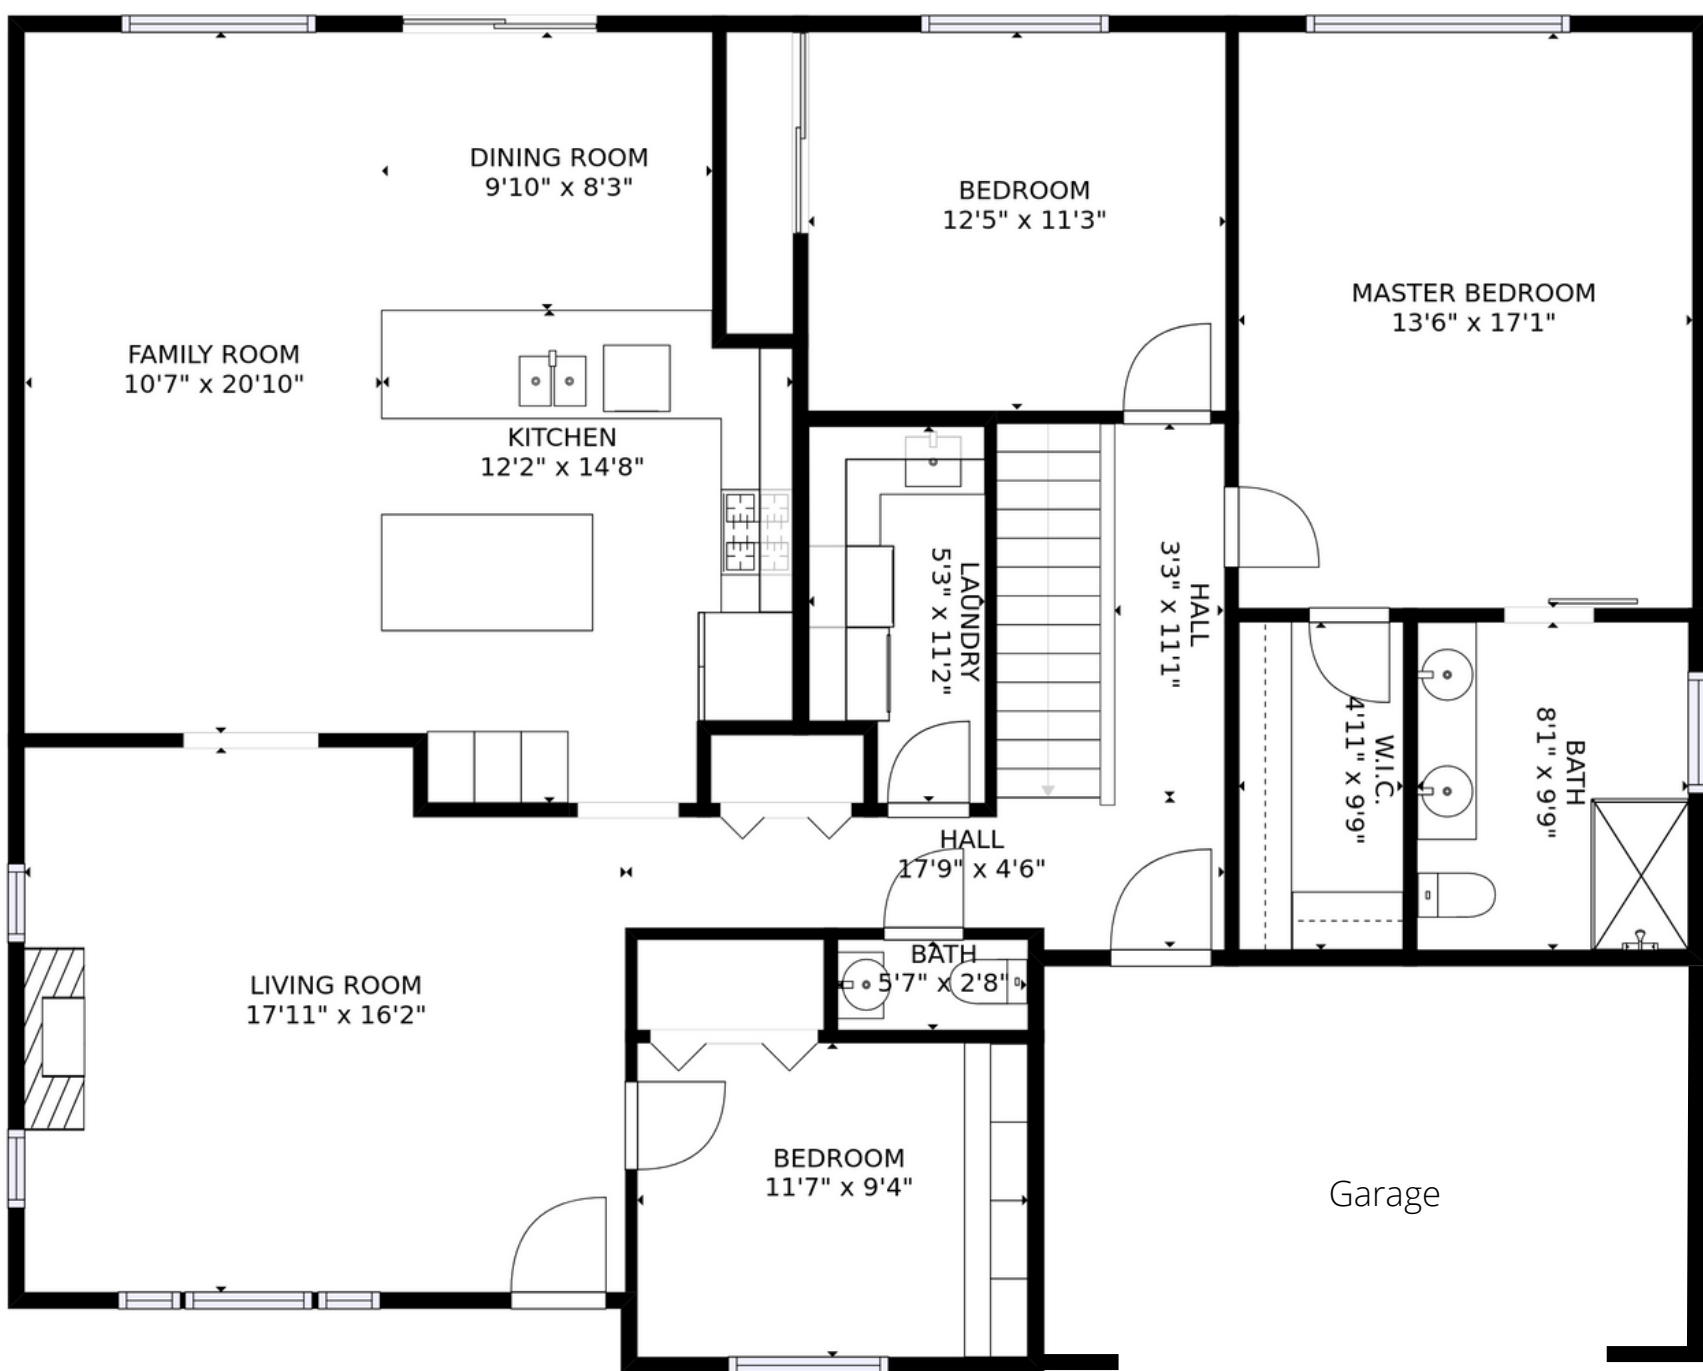

# Downstairs

GROSS INTERNAL AREA  
FLOOR 1: 771 sq. ft, FLOOR 2: 1677 sq. ft  
TOTAL: 2448 sq. ft

SIZES AND DIMENSIONS ARE APPROXIMATE, ACTUAL MAY VARY.

NextHome®

NORTHWEST LIVING

# Main Level

GROSS INTERNAL AREA  
 FLOOR 1: 771 sq. ft, FLOOR 2: 1677 sq. ft  
 TOTAL: 2448 sq. ft

SIZES AND DIMENSIONS ARE APPROXIMATE, ACTUAL MAY VARY.